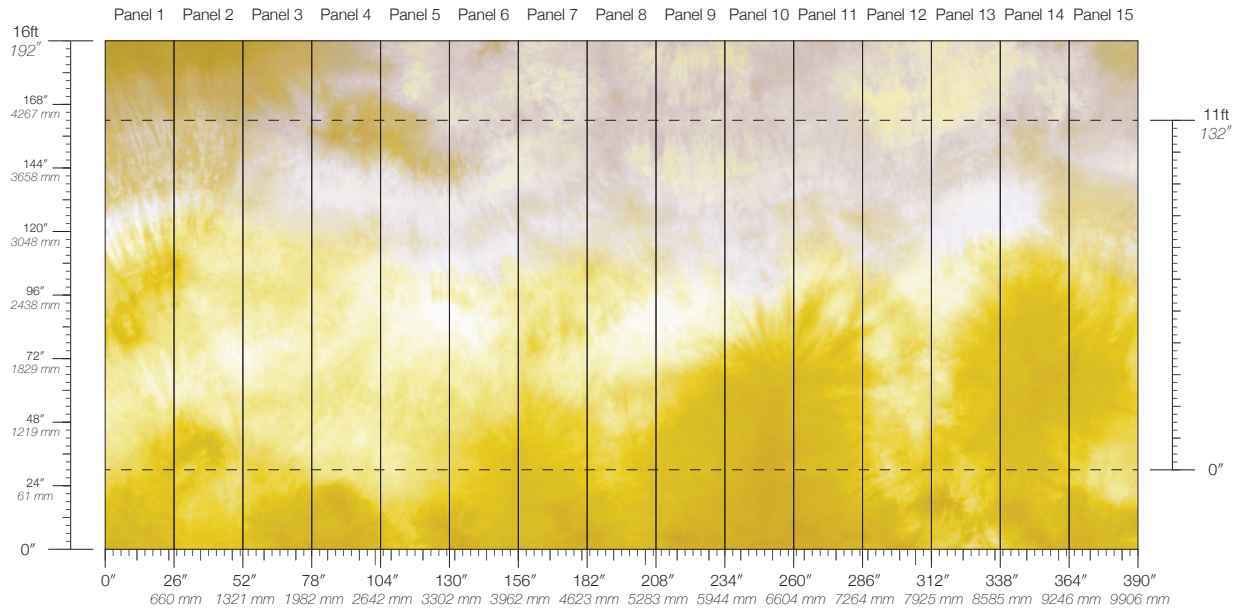

Alchemy Marigold

Suitable for residential and some commercial projects

COLOR
Marigold

ITEM
6802

CONTENT
Clay-Coated Paper

PANEL WIDTH
26" / 661 mm trimmed

PANEL HEIGHT
132" / 3353 mm standard
192" / 4877 mm extended

REPEAT
Non-repeating

STOCK
Made to order

LEAD TIME
4 weeks to print

MINIMUM
1 panel

PRICE
Available upon request

ORIGIN
USA

DETAILS
Custom options available

MAINTENANCE
Water-based cleanser

ENVIRONMENTAL
FSC Certified Content

SPECS
100% Cellulose face
Non-woven backing
7.1 oz per linear yard
117 g per linear meter
Smooth surface texture

TESTING
(US) ASTM E84 Adhered Class A

CONTACT
sales@calicowallpaper.com
+1 718 243 1705
57 Lispenard Street
New York, NY 10013 USA

DISCLAIMER
Refer to our website to see the full mural artwork. Reference the physical sample for color and texture. Panel maps represent mural artwork only.